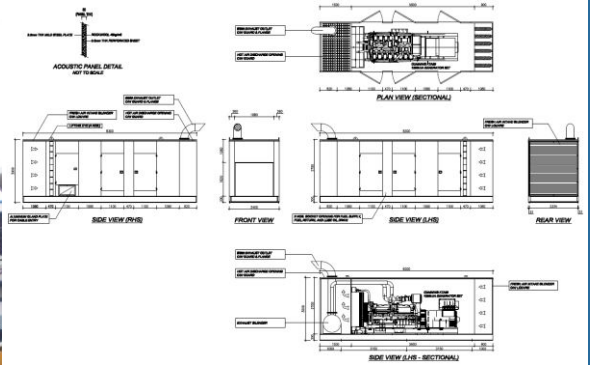

Silent Type Canopy for EDG

1. Silent Type Canopy (L8300 x W2400 x H2700)

Acoustic Type Canopy for EDG